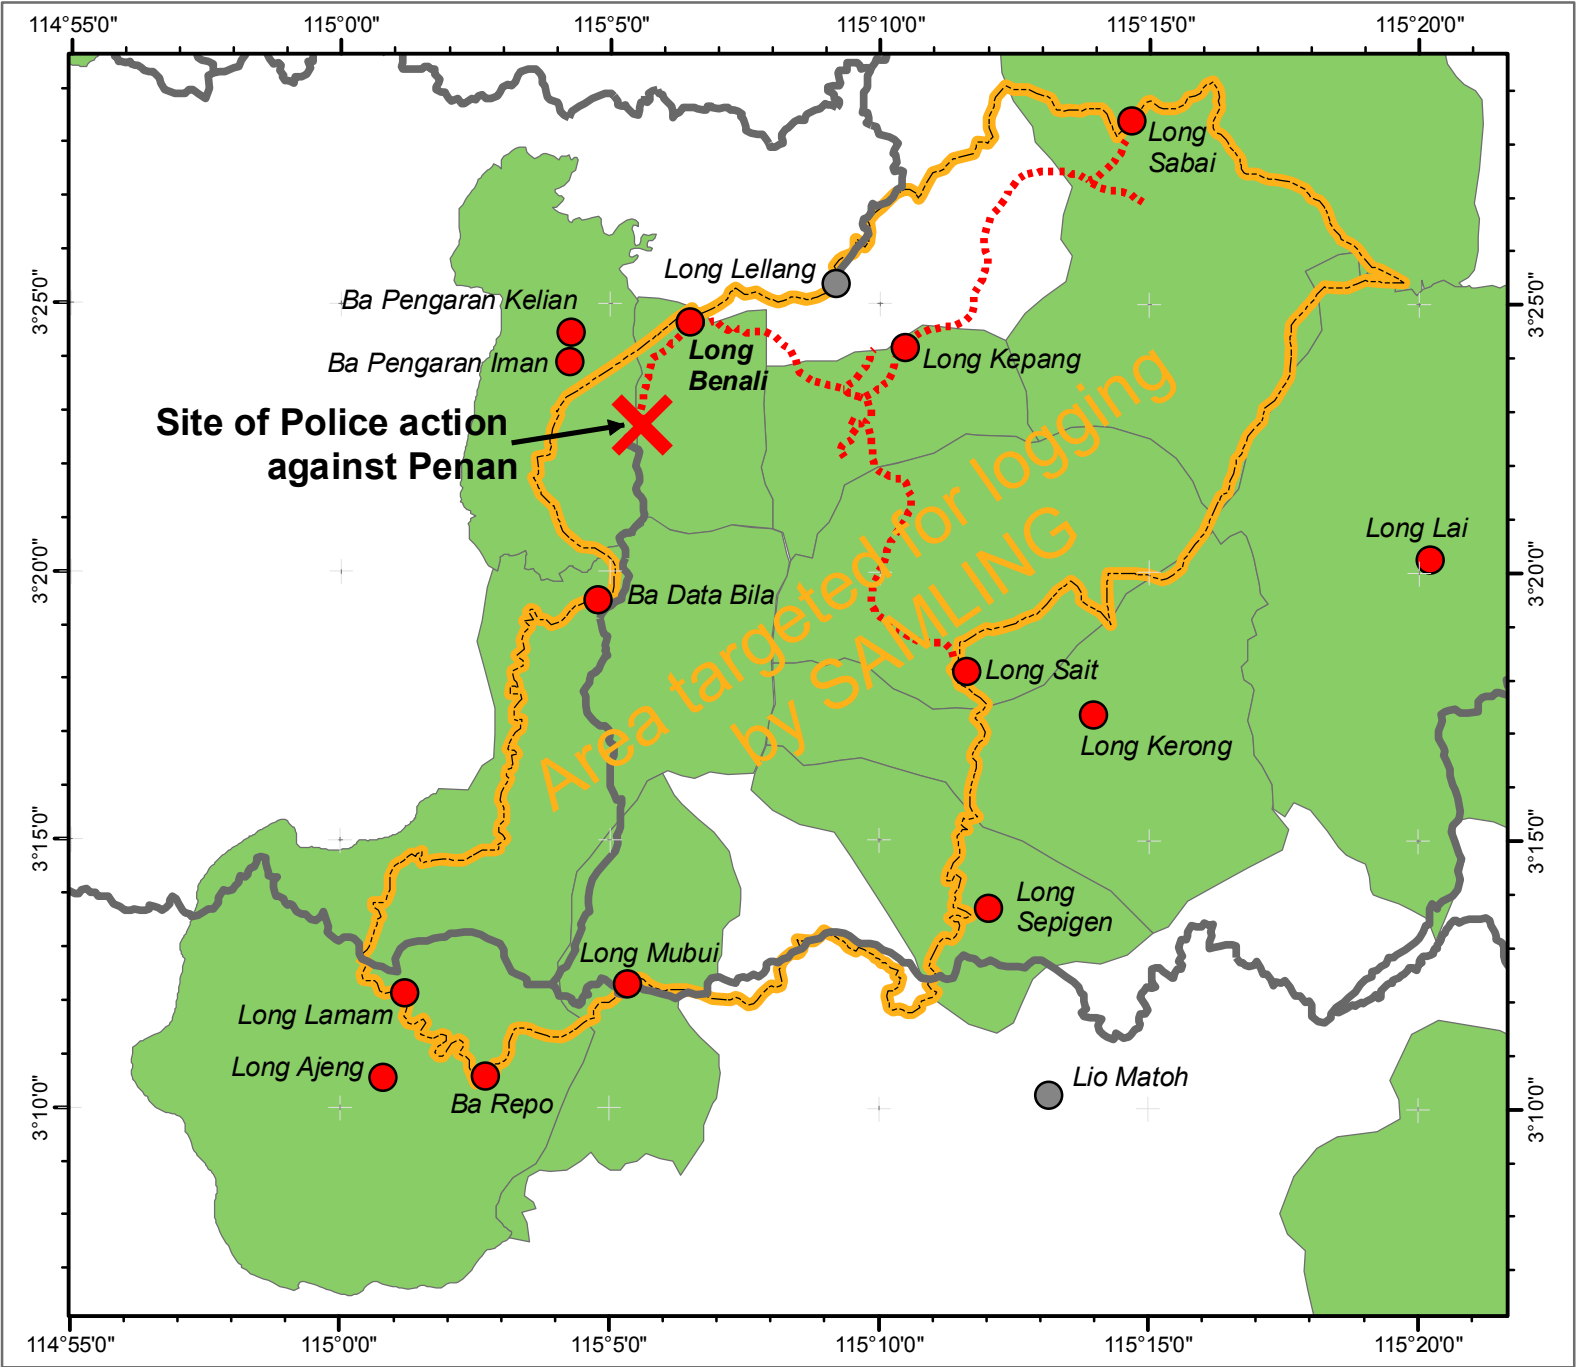

Blockade site at Long Benali and planned logging roads by SAMLING

Legend

- X Blockading site at Long Benali
- Selected Penan village
- Selected Penan community
- MTCC-certified FMU of SAMLING (TO-412-A)
- Existing logging road
- Planned logging road
- Other village

Sources:
 Existing Logging Roads: Satellite Image (Landsat 7 ETM, 24.05.2004) © Geospace Austria / USGS, 2005
 Planned Logging Roads: Samling Strategic Group
 Penan Territories and Villages: Penan Communities & Keruan